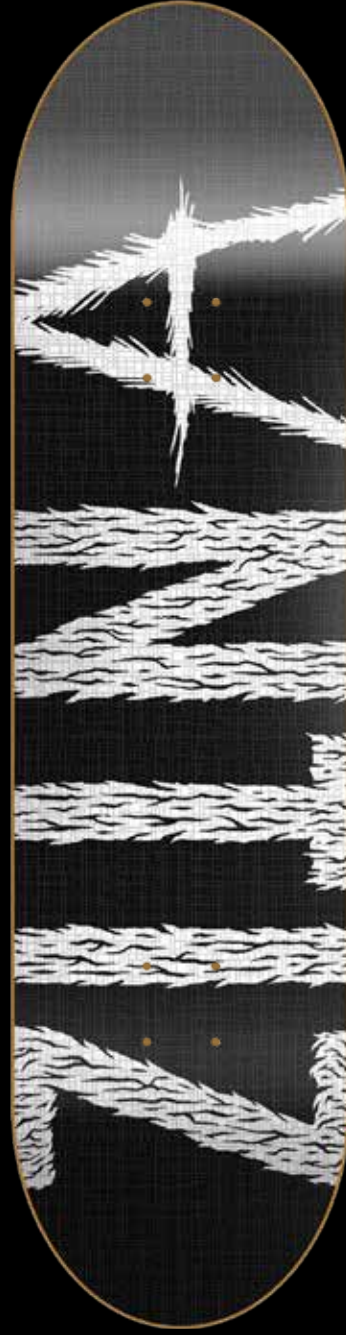

WHITE 8,375 x 32

BIG SCRIPT

Team boards

Matte finish
and embossed

BLACK GREY 7,875 x 31,125 / 8,2 x 31,625

BLACK GREY 7,75 x 31,5 / 8, x 31,44

WHITE 8,125 x 31,31 / 8,375 x 32

NAVY 8,25 x 31,625 / 8,4 x 32